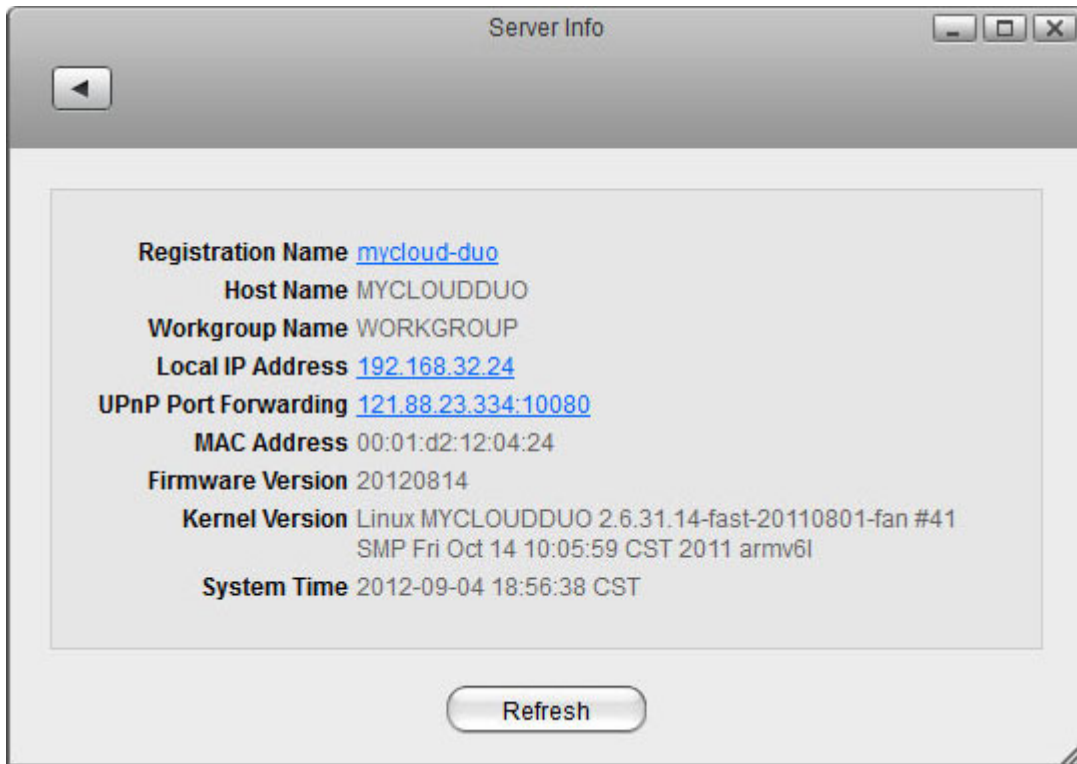

Server Info

All the important information about your network drive is displayed here. If you contact tech support, please refresh the data and include this information in your ticket or e-mail.

For more details, see [Preferences > Server Info](#)