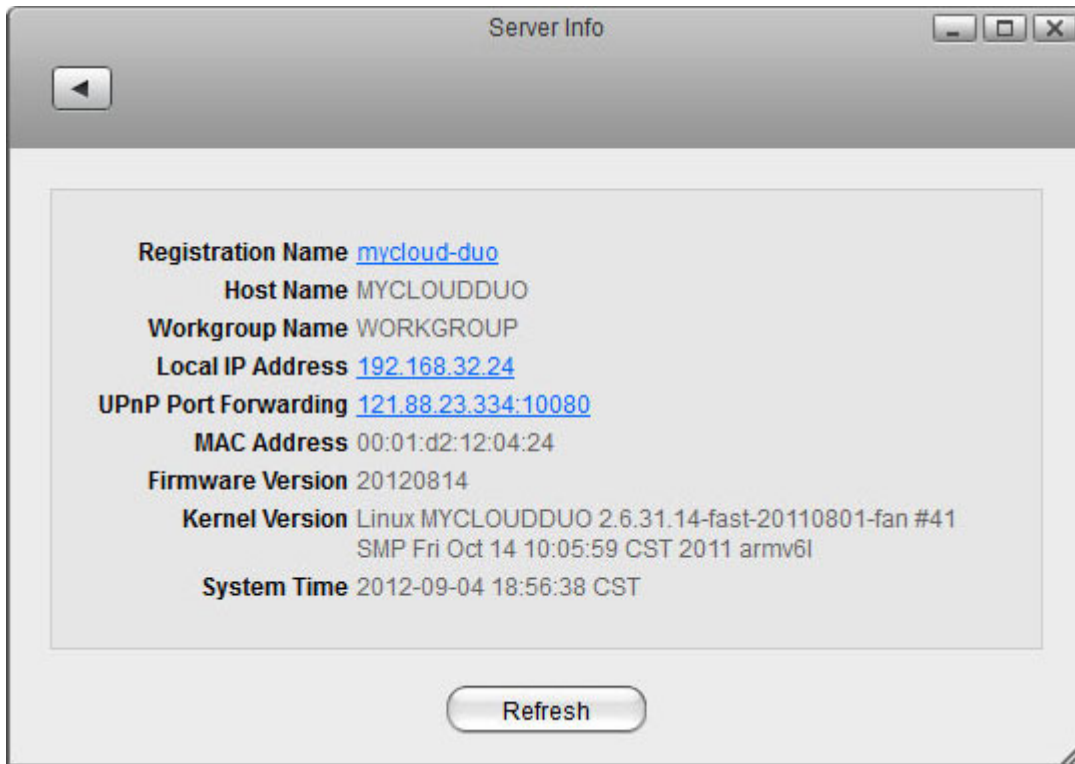

Server Info

All the important information about your network drive is displayed here. If you contact tech support, please refresh the data and include this information in your ticket or e-mail.

For more details, see [Preferences > Server Info](#)