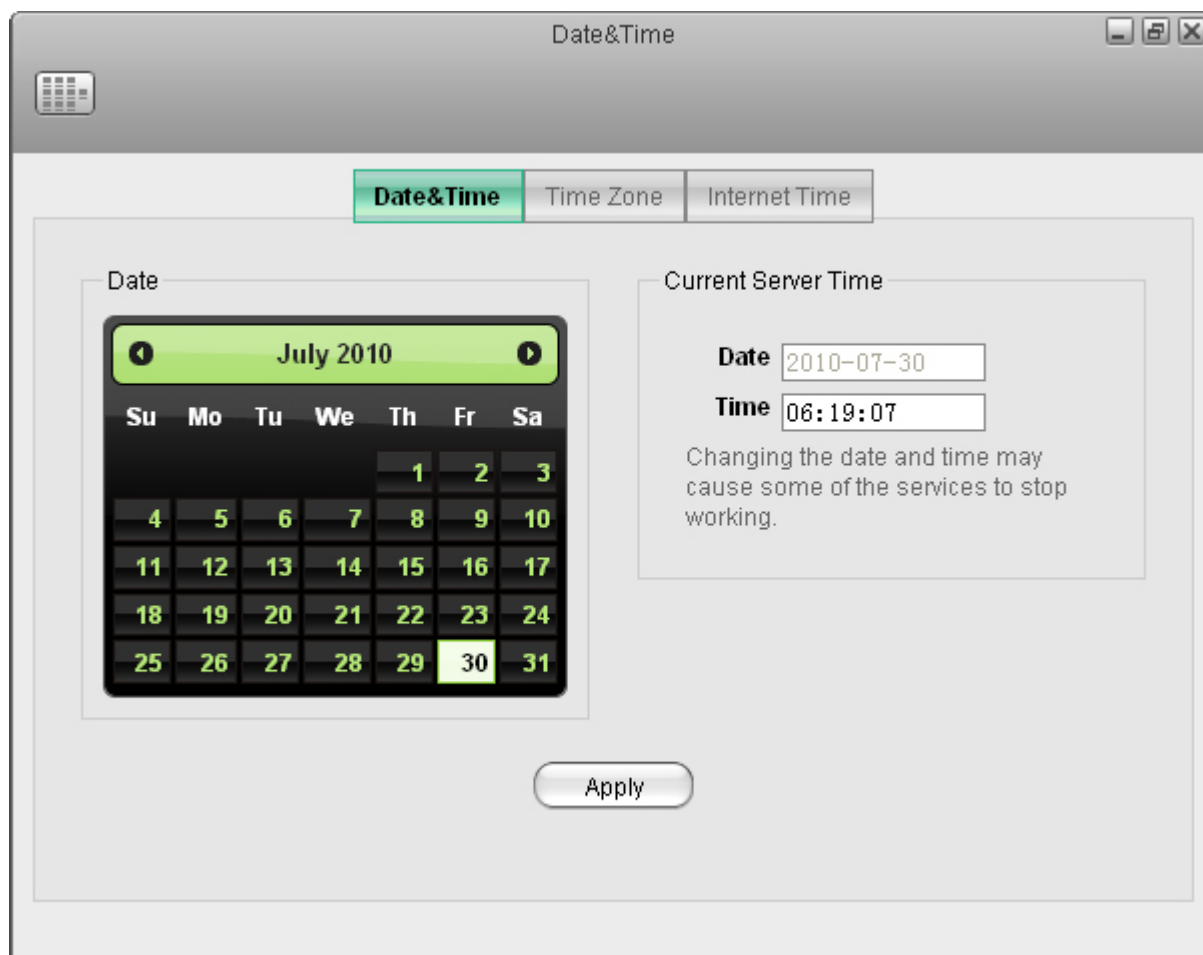

Date & Time

Configure the system date and time of your network drive.

Changing the date and the time may interrupt some of the services that rely on date & time. If possible, finish all file transfers and downloads before you change these settings.

Date & Time

Field	Description
Date	Set the server date by selecting the date in the calendar.
Time	Enter the system time in hours:minutes:seconds (e.g. 13:15:07).
Apply	Apply and save the changes.

Time Zone