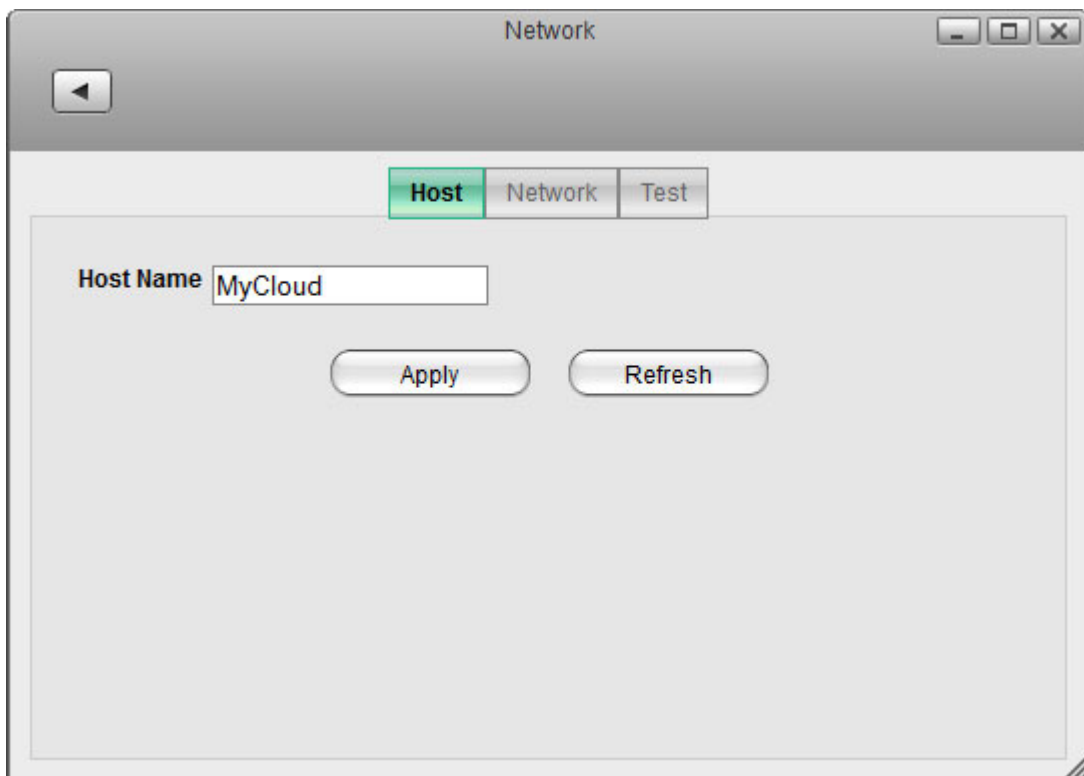

Network

Configure the network settings of your network drive.

Host

Field	Description
Host Name	Define the host name of your network drive. Make sure to use a unique name and not one that has already been used on your network.
Apply	Apply and save the changes.

Network

Field	Description
Automatic (DHCP)	Automatically obtain an IP address for your network drive from the local DHCP server or network router.
Manual	Configure the settings manually. If you are not sure what to fill out, enable Automatic(DHCP) or ask your system administrator.
IP Address	The local IP address of your network drive.
Subnet Mask	The subnet mask of your local network. Usually, the subnet mask is set to 255.255.255.0.
Default Gateway	The default gateway of your local network. Usually, this is the IP address of your network router.
DNS Server 1/2	The IP address of the DNS servers you want to use. Usually, this is the IP address that is recommended by your ISP (internet service provider) but you can also user another DNS server. As an example, Google provides a free DNS service at 8.8.8.8 and 8.8.4.4.
Auto DNS Server	Enable this option to automatically obtain an IP address for the DNS server.
Apply	Apply and save the changes.