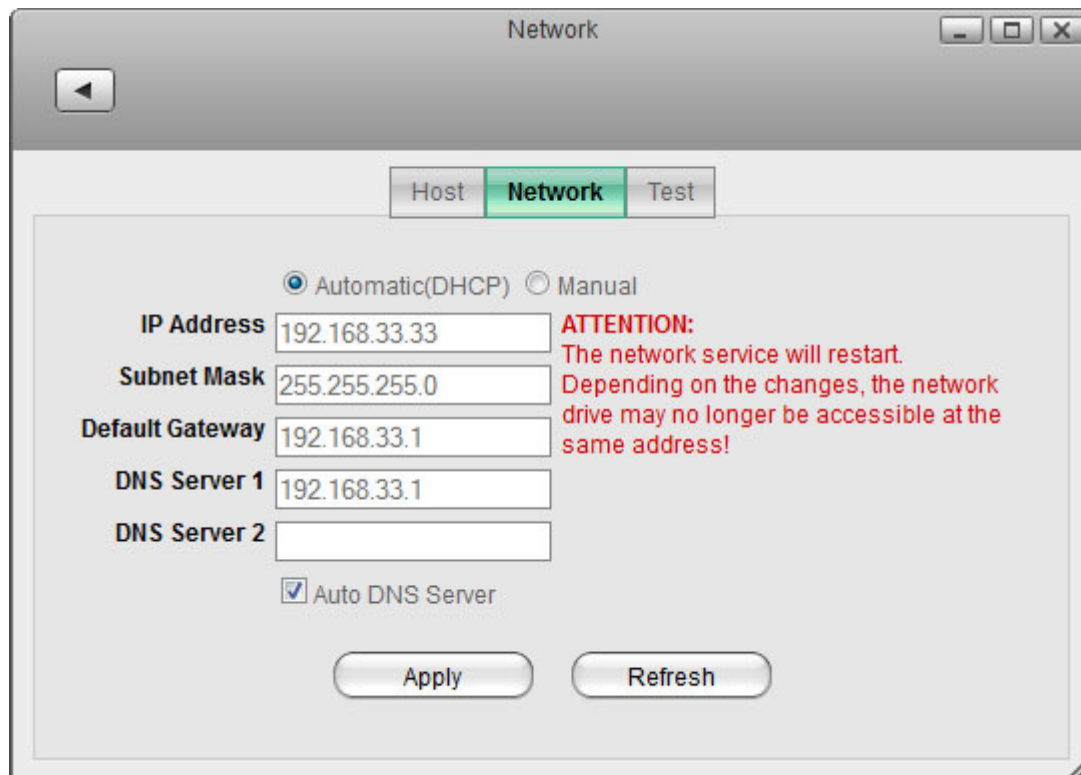

Network

Configure the network settings of your network drive.

Host

Field	Description
Host Name	Define the host name of your network drive. Make sure to use a unique name and not one that has already been used on your network.
Apply	Apply and save the changes.

Network

Field	Description
Automatic (DHCP)	Automatically obtain an IP address for your network drive from the local DHCP server or network router.
Manual	Configure the settings manually. If you are not sure what to fill out, enable Automatic(DHCP) or ask your system administrator.
IP Address	The local IP address of your network drive.
Subnet Mask	The subnet mask of your local network. Usually, the subnet mask is set to 255.255.255.0.
Default Gateway	The default gateway of your local network. Usually, this is the IP address of your network router.
DNS Server 1/2	The IP address of the DNS servers you want to use. Usually, this is the IP address that is recommended by your ISP (internet service provider) but you can also user another DNS server. As an example, Google provides a free DNS service at 8.8.8.8 and 8.8.4.4.
Auto DNS Server	Enable this option to automatically obtain an IP address for the DNS server.
Apply	Apply and save the changes.