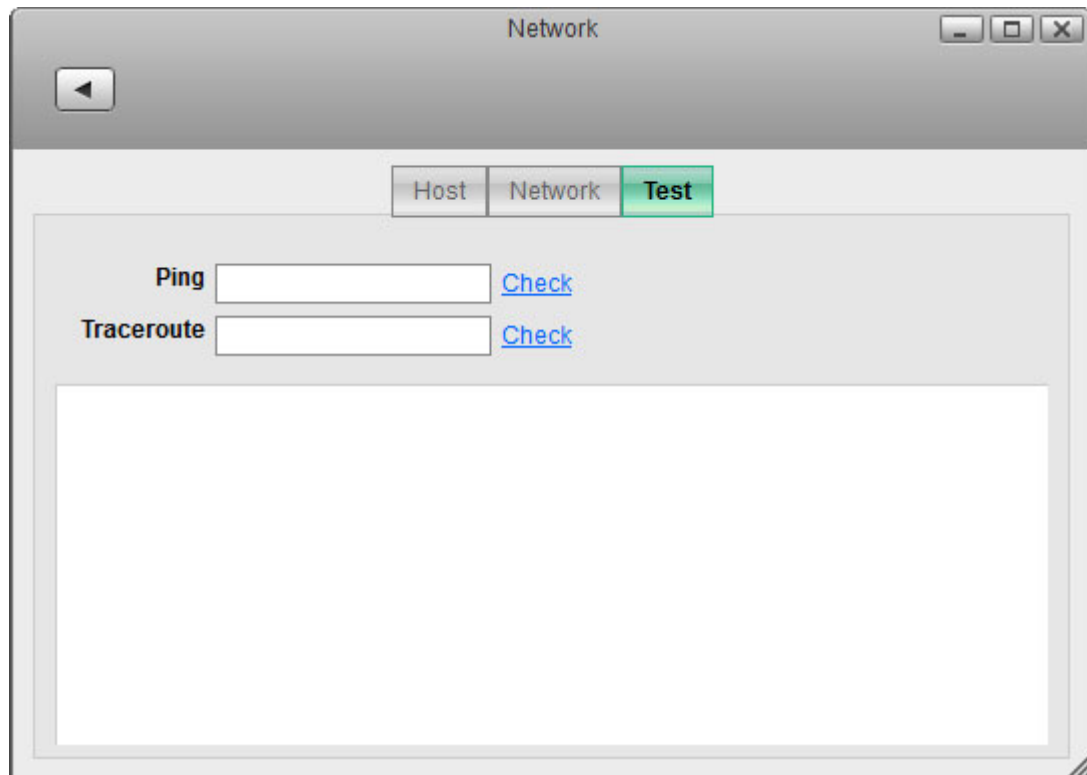

support, you might be asked to run some of these tests and send the results back for further troubleshooting.

Field	Description
Ping	Enter an IP address and click Check to ping the remote address in order to see if it can be reached.
Traceroute	Enter an IP address and click Check to trace the route from your network drive to the remote address.

From:
<http://wiki.myakitio.com/> - **MyAkitio Wiki**

Permanent link:
<http://wiki.myakitio.com/system_network>

Last update: **2012/10/26 11:59**