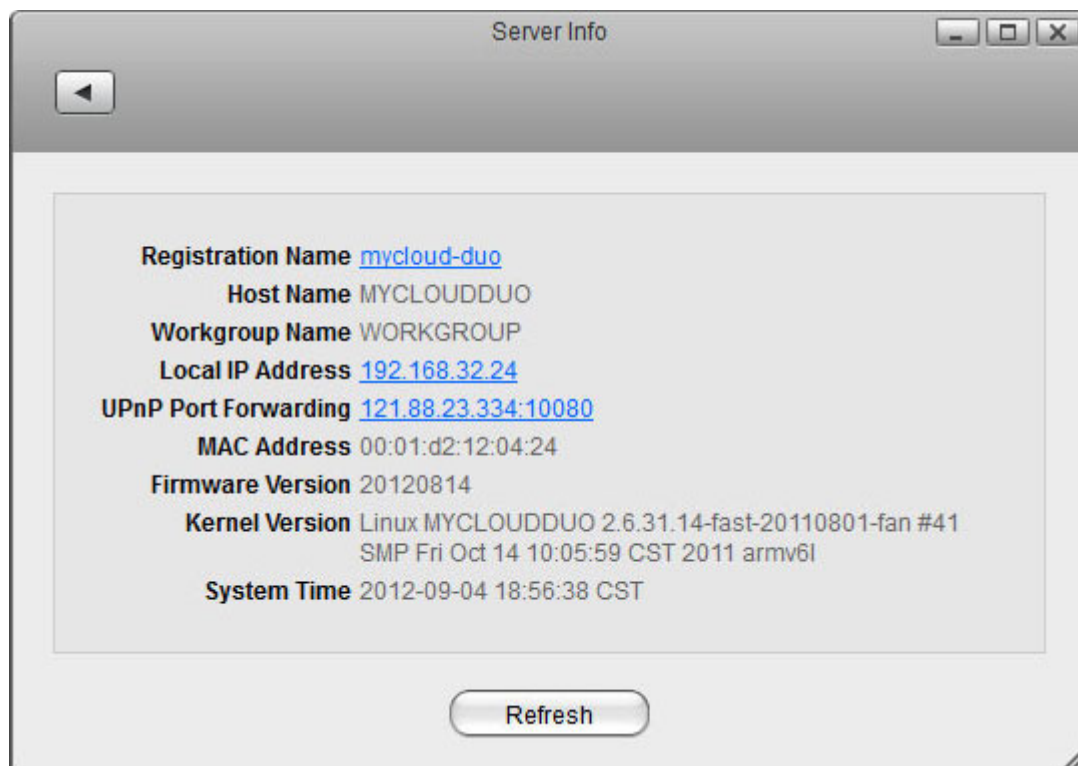

# Server Info

All the important information about your network drive is displayed here. If you contact tech support, please refresh the data and include this information in your ticket or e-mail.

For more details, see [Preferences > Server Info](#)