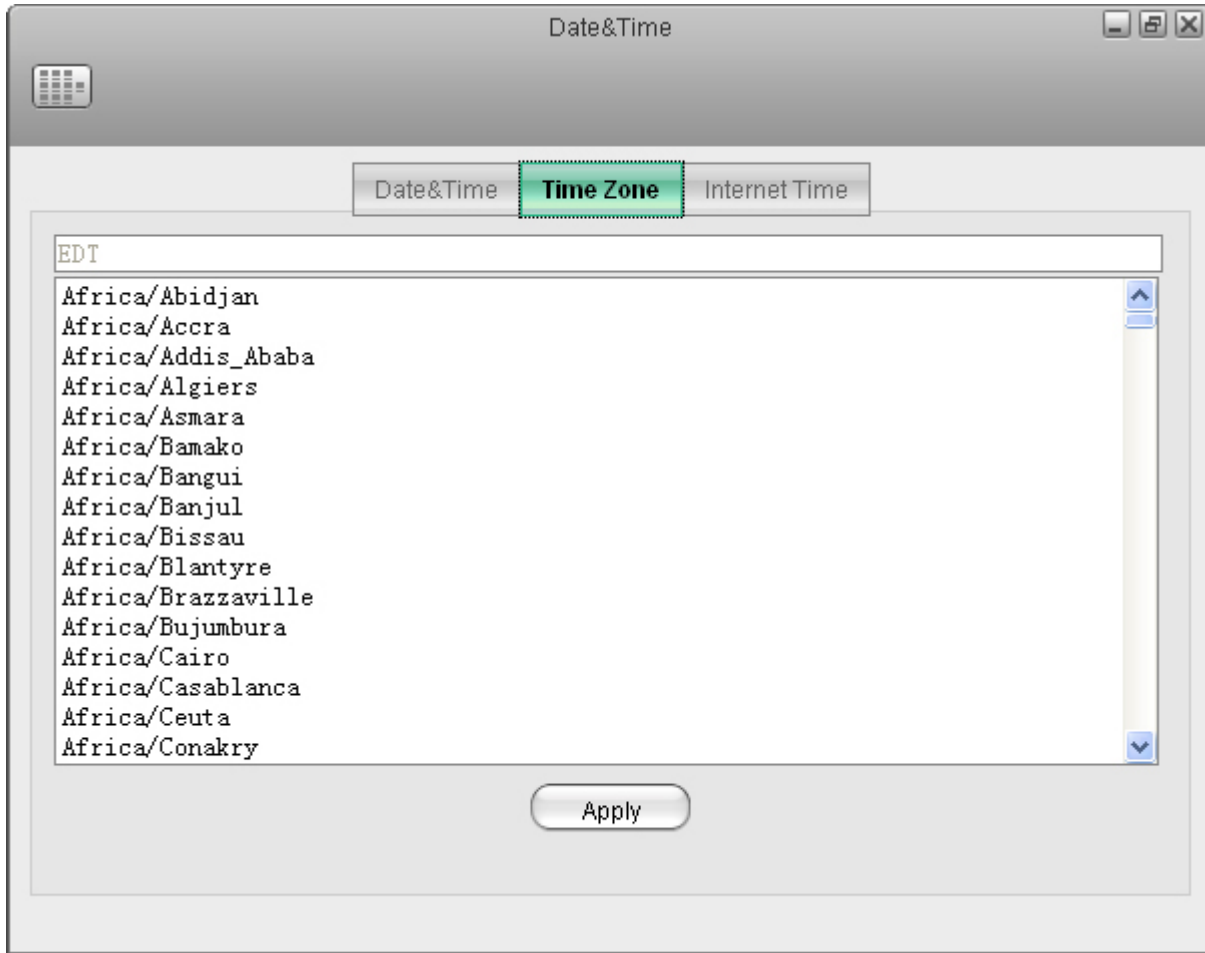

then click **Apply**.

Internet Time

Select one of the time servers from the list and then click **Apply** to synchronize the time over the internet.