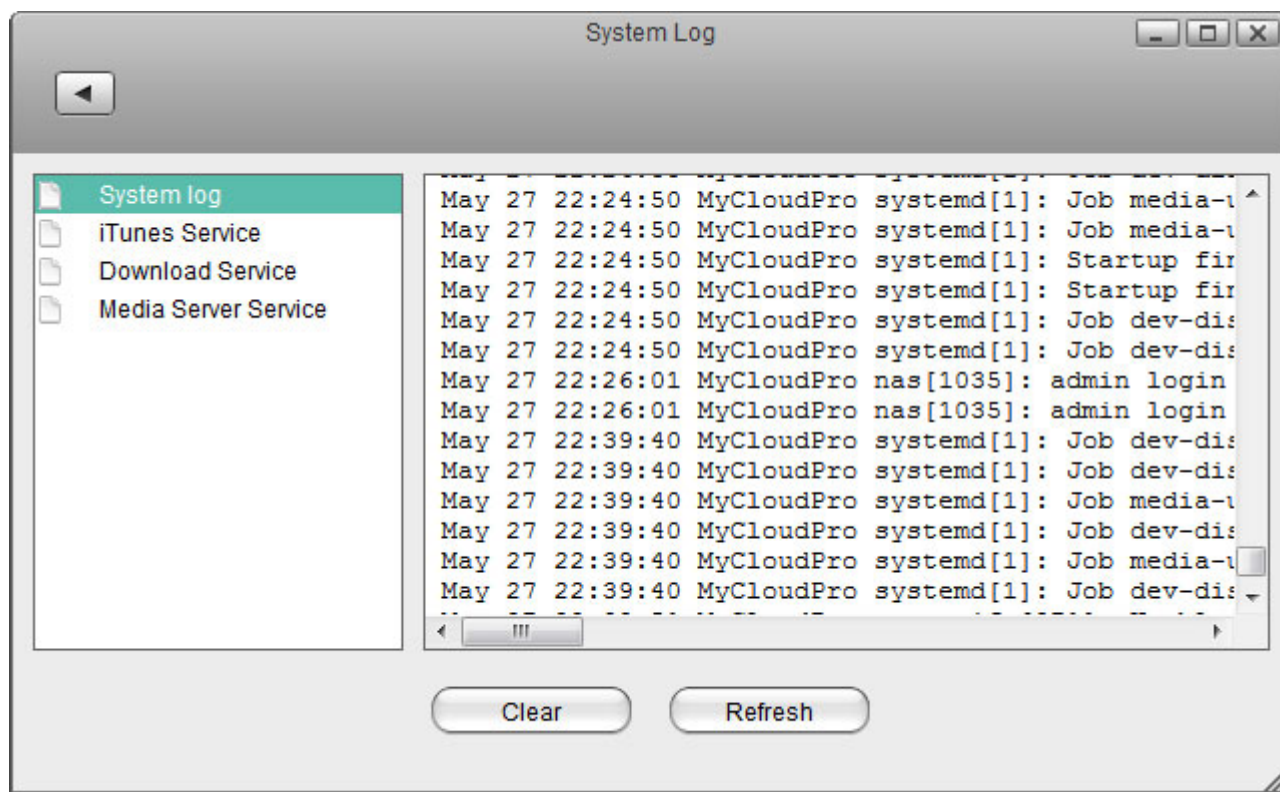

System Log

Select the log you would like to see on the left side and the content is displayed on the right side.

| Field | Description |
|-----------------------------|--|
| System Log | Logs and messages related to the running of the system. |
| iTunes Service | Logs related to the iTunes music server. |
| Download Service | Logs related to the download service. |
| Media Server Service | Logs related to the media server. |
| Clear | Click Clear to delete the content of the selected log file. |
| Refresh | Click Refresh to update the content of the selected log file. |