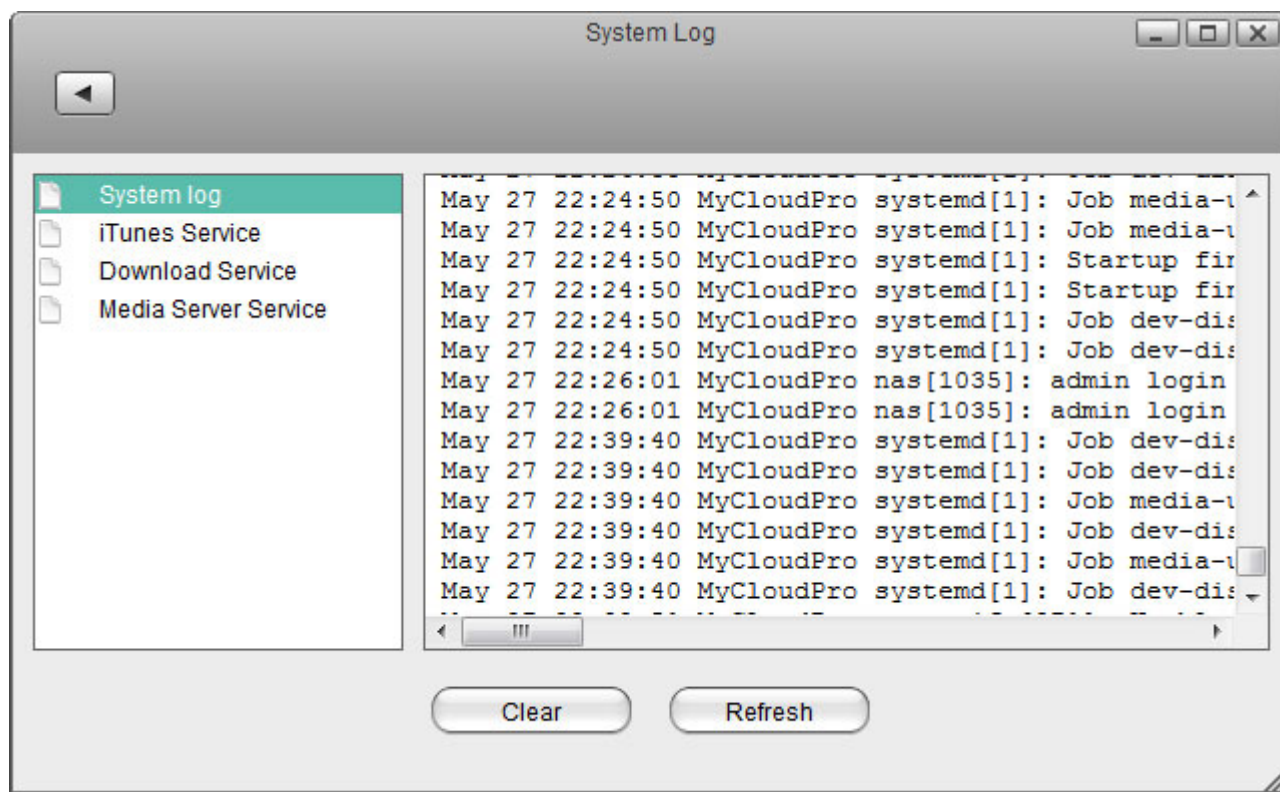

# System Log

Select the log you would like to see on the left side and the content is displayed on the right side.

Field	Description
<b>System Log</b>	Logs and messages related to the running of the system.
<b>iTunes Service</b>	Logs related to the iTunes music server.
<b>Download Service</b>	Logs related to the download service.
<b>Media Server Service</b>	Logs related to the media server.
<b>Clear</b>	Click <b>Clear</b> to delete the content of the selected log file.
<b>Refresh</b>	Click <b>Refresh</b> to update the content of the selected log file.